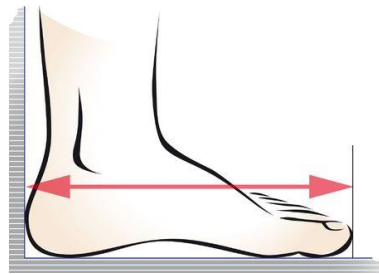

www.spincityskates.co.nz

Skates

For beginners of our sport it's not always easy to decide which size will fit most skate boots are sized in Men's sizes and different brands vary. We recommend starting by measuring your feet: Put on some socks you would wear while skating, Press your heel against a wall (as shown below) and take the length in CM to your longest toe.

When you have chosen a roller skate and opened the product's page you'll find the sizing / available stock listed.

Sure Grip

Boot Size	1	2	3	4	5	6	7	8
Foot Length (CM)	21	21.8	22.5	23.4	24.2	25	25.9	26.6